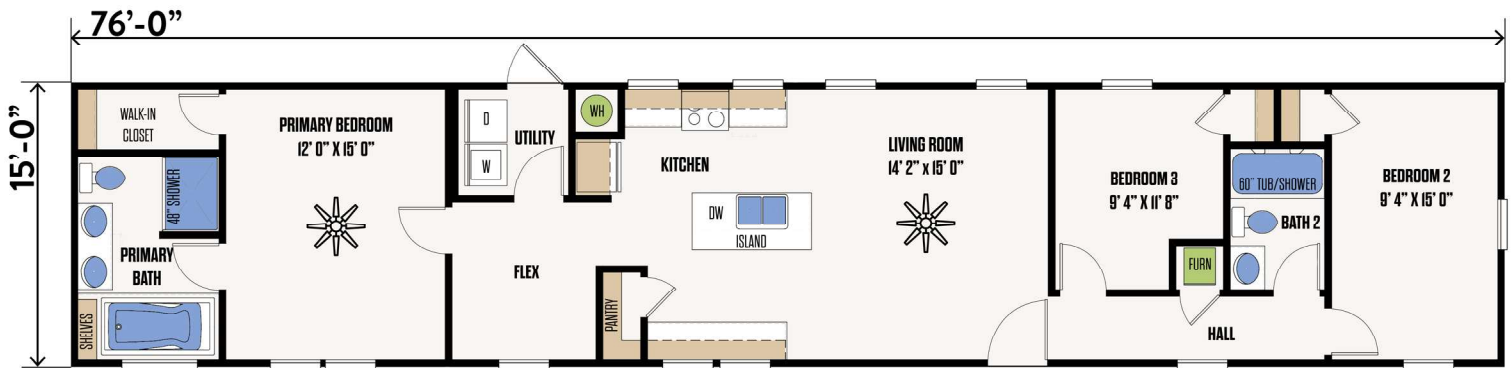

# THE MIDLAND

16' X 76' SINGLEWIDE

3 BED X 2 BATH - 1,216 SF

## FLOORPLAN

MODEL #16763B

## INTERIOR FEATURES

TAPE AND TEXTURE  
THROUGHOUT\*

42" OVERHEAD CABINETS

FRIGIDAIR STAINLESS STEEL  
30" RANGE

\*EXCEPT SMALL CLOSETS

STAINLESS STEEL FARM SINK

40 GALLON WATER HEATER

CERAMIC TILE BACKSPLASH  
(KITCHEN)